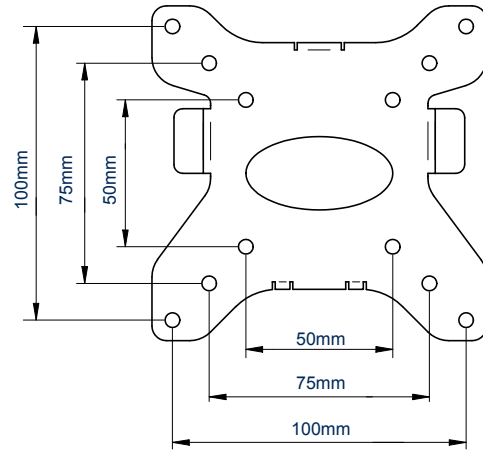

### SPECIFICATION

Recommended screen size	up to 28"
Max load	20kg
VESA® compatibility	up to 100 x 100
Distance from wall	15mm
Colour	Black

Ultra-slim design for a close to the wall installation

'OWLS' On Wall Levelling System

Security locking screw helps prevent unauthorised removal of the screen

Compatible with B-Tech's professional range of poles and collars

WALL PLATE - FRONT VIEW

INTERFACE PLATE - FRONT VIEW

WALL PLATE & INTERFACE PLATE - SIDE VIEW

WALL PLATE & INTERFACE PLATE - TOP VIEW

PACKING INFORMATION

COLOUR:	ORDER REF:	EAN CODE:	MASTER CARTON QTY:	INNER CARTON QTY:	MASTER CARTON WEIGHT:	MASTER CARTON CUBE:
Black	BT7510-PRO/B	5019318751028	30	0	12.7kg	0.018cbm