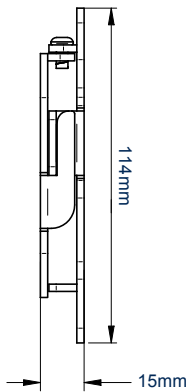

Ultra-slim design for a close to the wall installation

'OWLS' On Wall Levelling System

Security locking screw helps prevent unauthorised removal of the screen

Compatible with B-Tech's professional range of poles and collars

WALL PLATE - FRONT VIEW

INTERFACE PLATE - FRONT VIEW

WALL PLATE & INTERFACE PLATE - SIDE VIEW

WALL PLATE & INTERFACE PLATE - TOP VIEW

PACKING INFORMATION

COLOUR:	ORDER REF:	EAN CODE:	MASTER CARTON QTY:	INNER CARTON QTY:	MASTER CARTON WEIGHT:	MASTER CARTON CUBE:
Black	BT7510-PRO/B	5019318751028	30	0	12.7kg	0.018cbm