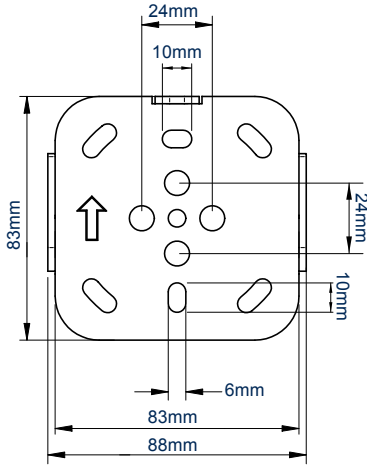

Ultra-slim design for a close to the wall installation

'OWLS' On Wall Levelling System

Security locking screw helps prevent unauthorised removal of the screen

Compatible with B-Tech's professional range of poles and collars

WALL PLATE - FRONT VIEW

INTERFACE PLATE - FRONT VIEW

WALL PLATE & INTERFACE PLATE - SIDE VIEW

WALL PLATE & INTERFACE PLATE - TOP VIEW

PACKING INFORMATION

COLOUR:	ORDER REF:	EAN CODE:	MASTER CARTON QTY:	INNER CARTON QTY:	MASTER CARTON WEIGHT:	MASTER CARTON CUBE:
Black	BT7510-PRO/B	5019318751028	30	0	12.7kg	0.018cbm