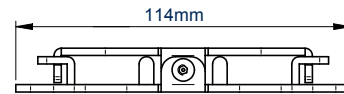

Ultra-slim design for a close to the wall installation

'OWLS' On Wall Levelling System

Security locking screw helps prevent unauthorised removal of the screen

Compatible with B-Tech's professional range of poles and collars

WALL PLATE - FRONT VIEW

INTERFACE PLATE - FRONT VIEW

WALL PLATE & INTERFACE PLATE - SIDE VIEW

WALL PLATE & INTERFACE PLATE - TOP VIEW

PACKING INFORMATION

COLOUR:	ORDER REF:	EAN CODE:	MASTER CARTON QTY:	INNER CARTON QTY:	MASTER CARTON WEIGHT:	MASTER CARTON CUBE:
Black	BT7510-PRO/B	5019318751028	30	0	12.7kg	0.018cbm